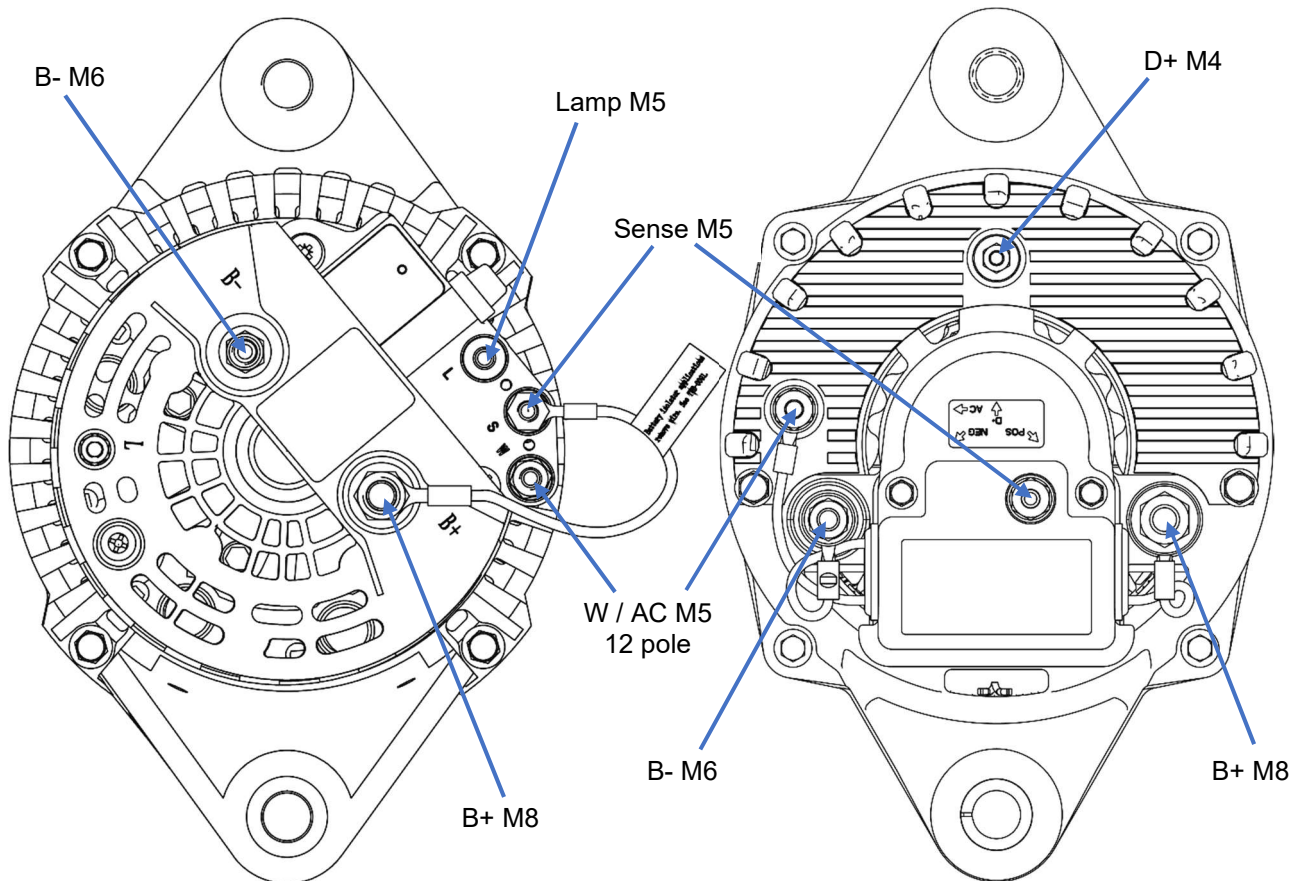

Source: Prestolite Leece-Neville Heavy Duty Systems
Bulletin No: TSB-1225 **Date:** December 15, 2023
Models: MDA3927 MDA3929
Subject: Terminal identification to AVI143J3004E

techservice@prestolite.com

This document will help identify terminal location variances.

Both original and replacement AVI143 are self-excite alternators.
See TWB-0091 to wire AVI143J3004E alternator.

⚠ AVI143J3004E has internal cooling fans.
External fan used on the original alternator is not needed.